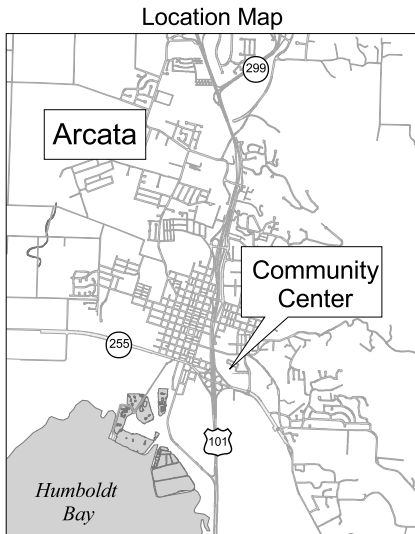

New Community Center Location Map

Downtown Arcata

City Hall

Community Center
321 Community Park Way

Directions:
Samoa\Sunnybrae Exit to Samoa Blvd. (East)
Left at Union Street
Left at Community Park Way
321 Community Park Way

To Arcata Marsh & Wildlife Sanctuary

To Sunnybrae